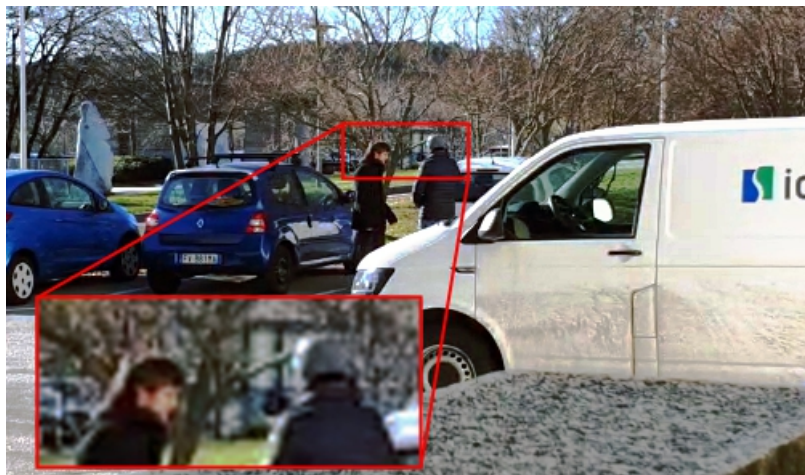

First Frame of Output Video
Frame 534

Last Frame of Output Video
Frame 556

Bookmarks

Frame 543

Annotations Information

Description

- Magnify (Rectangle)
 - from frame 534 (Center: [139, 234], Rotation: 0°, Width: 241px, Height: 108px, Center Point: [249, 90])
 - to frame 556
- Hide (Ellipse)
 - at frame 544 (Center: [476, 112], Rotation: 0°, Width: 90px, Height: 65px)
- Hide (Ellipse)
 - at frame 544 (Center: [121, 157], Rotation: 0°, Width: 71px, Height: 29px)