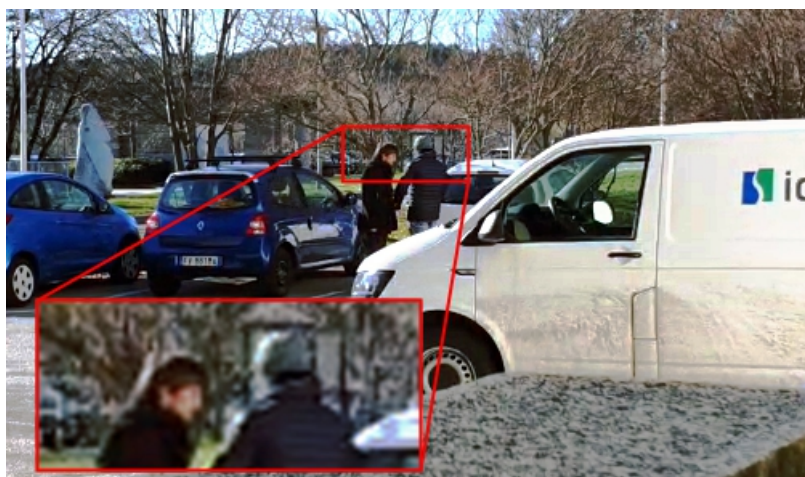

Last Frame of Output Video
Frame 556